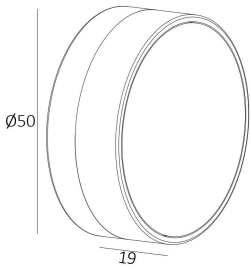

**WL3185 Eyelid, WL3185 Diffused**

**2W 24V Surface Mount LED Marker**

**Description**

24V constant voltage dimming;  
Supplied with eyelid & diffused versions;  
Ultra slim and compact body;  
IP65;

**Finish**

Black/White

**Material**

Aluminium

**TECHNICAL CHARACTERISTICS**

**Light source**

Light source: SMD LED 2835  
Output (W): 1.5W  
Total power consumption (W): 24V, 2W  
Color temperature: 2700K/3000K/4000K  
CRI: 90  
Photobiological risk: RG1  
Real Lumen: 45.34lm  
Qty Leds: 1  
Lm/Real W: 23lm/w  
Life Time: 50.000h L80B20  
MacAdam steps: 3  
UGR: <19

**GEAR**

This product is supplied without gear;

**Luminaire**

This product is designed for indoor&outdoor use.  
Crossing: No  
Warranty: 5 Years

**PHOTOMETRIC DATA**

LIGHT DISTRIBUTION for 3000K  
110 Deg

h(m)	E(lx)	Ø(m)
1	16.38	Ø2.91
2	4.09	Ø5.82
3	1.82	Ø8.74
4	1.02	Ø11.65
5	0.65	Ø14.57

The photograph may not match the reference exactly. Please read the product description to identify the finish.