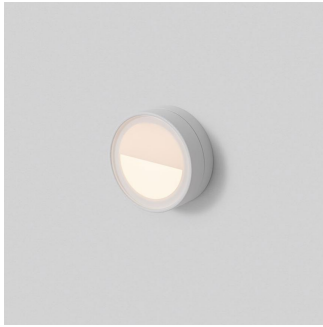

**WL3185 Eyelid, WL3185 Diffused**

**2W 24V Surface Mount LED Marker**

**Description**

24V constant voltage dimming;  
Supplied with eyelid & diffused versions;  
Ultra slim and compact body;  
IP65;

**Finish**

Black/White

**Material**

Aluminium

**TECHNICAL CHARACTERISTICS**

**Light source**

Light source: SMD LED 2835  
Output (W): 1.5W  
Total power consumption (W): 24V, 2W  
Color temperature: 2700K/3000K/4000K  
CRI: 90  
Photobiological risk: RG1  
Real Lumen: 45.34lm  
Qty Leds: 1  
Lm/Real W: 23lm/w  
Life Time: 50.000h L80B20  
MacAdam steps: 3  
UGR: <19

**GEAR**

This product is supplied without gear;

**Luminaire**

This product is designed for indoor&outdoor use.  
Crossing: No  
Warranty: 5 Years

**PHOTOMETRIC DATA**

LIGHT DISTRIBUTION for 3000K  
110 Deg