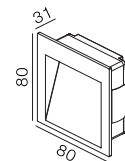

Step Square 80

 IP65

 Class III

 Wall Recessed

 RG1 | Blue light

 68x68mm

 Altamente riciclabile
Highly recyclable

 FSC
Package

Key Information	
Material	Aluminium
Mounting	Wall Recessed
Warranty	5 Year

Light Distribution for 3000K

wide 49,5°

h(m)	E(lx)	o(m)
1	25,55	o0,92
2	6,387	o1,85
3	2,839	o2,77
4	1,597	o3,69
5	1,022	o4,62

Gear
This product is supplied without gear.