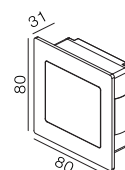

Light Distribution for 4000K

wide 49.5°

h(m)	E(lx)	o(m)
1	26.53	o0.92
2	6.632	o1.85
3	2.947	o2.77
4	1.658	o3.69
5	1.061	o4.62

Gear
This product is supplied without gear.