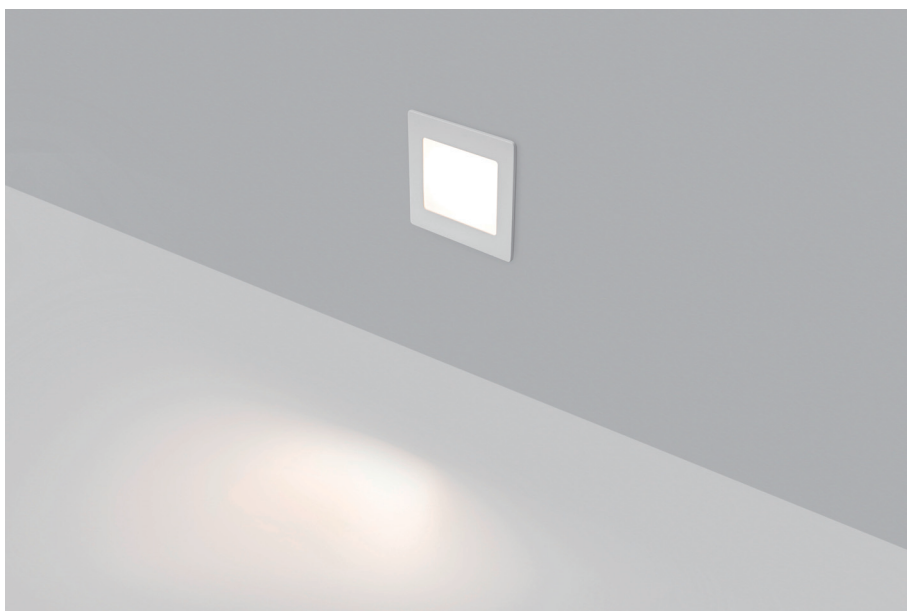

# Step Square Diffused 80

-  IP65
-  Class III
-  Wall Recessed
-  RG1 | Blue light
-  68x68mm
-  Altamente riciclabile  
Highly recyclable
-  FSC  
Package

## 2Watt Square Recessed Diffused Step Light

Code	System Power	LED Power	Lumens(at 3000K)	CRI	Lifetime (Ta 25°C)
WL3252	2W	24V	140lm	>90	50.000h L80B10

Finish	LED CCT	Beam
 101 Textured White	 2700K	 wide
 102 Textured Black	 3000K	
	 4000K	