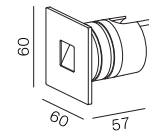

Step Square 60

 IP65

 Class III

 Wall Recessed

 RG1 | Blue light

 45mm

 Altamente riciclabile
Highly recyclable

 FSC
Package

1Watt Recessed Step Light with Interchangeable bezel

Code	System Power	LED Power	Lumens(at 3000K)	CRI	Lifetime (Ta 25°C)
WL3270	1W	24V	45lm	>90	50.000h L90B20

Finish	LED CCT	Beam	Key Information	
Powder Coat	 2700K	 wide	Material	SUS316
Solid Material	 3000K		Mounting	Wall Recessed
	 4000K		Warranty	5 Year