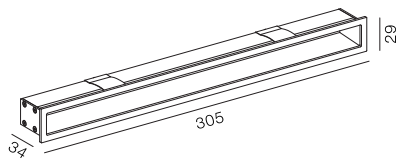

Sketch

Gear

This product is supplied without power supply.