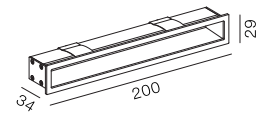

# Step Indoor Rectangle 200

-  IP21
-  Class III
-  Wall Recessed
-  RG1 | Blue light
-  195x22mm
-  Altamente riciclabile  
Highly recyclable
-  FSC  
Package

## 5Watt Rectangular Step Light for Indoor

Code	System Power	LED Power	Lumens(at 3000K)	CRI	Lifetime (Ta 25°C)
WL3349	5W	24V	100lm	>90	50.000h L90B10

Finish	LED CCT	Beam	Key Information	
Liquid Paint Anodize	 2700K	 wide	Material	Aluminium
	 3000K		Mounting	Wall Recessed
	 4000K		Warranty	5 Year