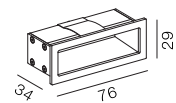

Gear

This product is supplied without power supply.