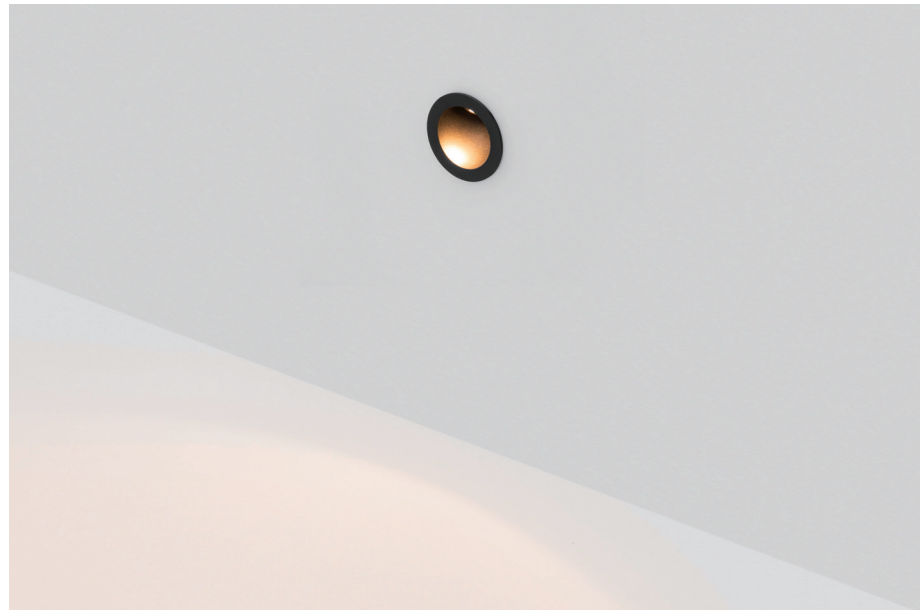

# Step Round 50

 IP65

 Class III

 Wall Recessed

 RG1 | Blue light

 40mm

 Altamente riciclabile  
Highly recyclable

 FSC  
Package

## 1Watt Recessed Round Step Light

Code	System Power	LED Power	Lumens(at 3000K)	CRI	Lifetime (Ta 25°C)
WL3365	1W	24V	85lm	>90	50.000h L90B10

Finish	LED CCT	Beam	Key Information	
Powder Coat	 2700K	 wide	Material	Aluminium
Anodize	 3000K		Mounting	Wall Recessed
	 4000K		Warranty	5 Year