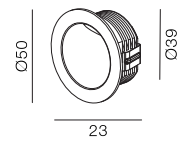

# Step Round 50

 IP65

 Class III

 Wall Recessed

 RG1 | Blue light

 40mm

 Altamente riciclabile  
Highly recyclable

 FSC  
Package

## 1Watt Recessed Round Step Light

Code	System Power	LED Power	Lumens(at 3000K)	CRI	Lifetime (Ta 25°C)
WL3365	1W	24V	85lm	>90	50.000h L90B10

Finish	LED CCT	Beam	Key Information	
Powder Coat	 2700K	 wide	Material	Aluminium
Anodize	 3000K		Mounting	Wall Recessed
	 4000K		Warranty	5 Year