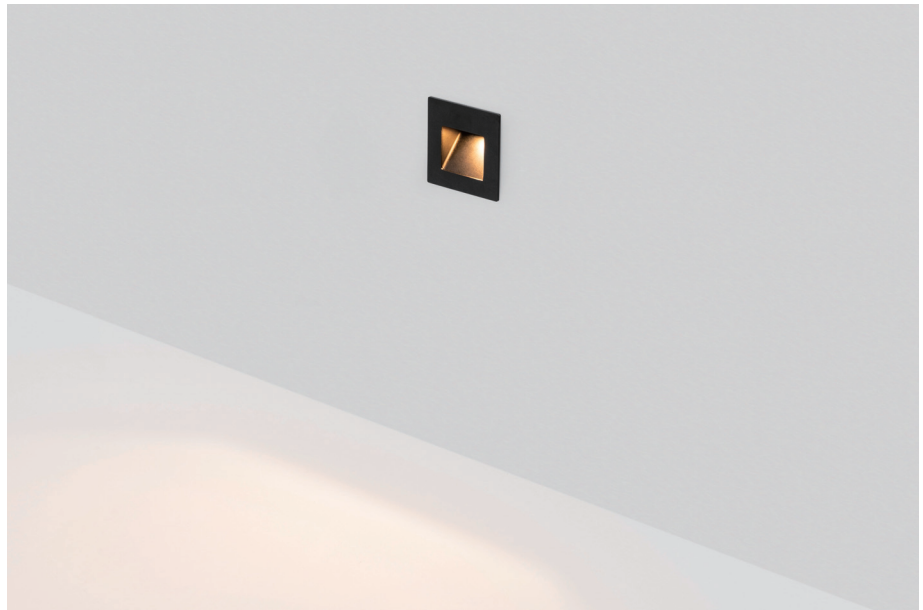

Step Square 50

-  IP65
-  Class III
-  Wall Recessed
-  RG1 | Blue light
-  45x45mm
-  Altamente riciclabile
Highly recyclable
-  FSC
Package

1Watt Square Recessed Step Light

Code	System Power	LED Power	Lumens(at 3000K)	CRI	Lifetime (Ta 25°C)
WL3366	1W	24V	70lm	>90	50.000h L90B10

Finish	LED CCT	Beam	Key Information	
Powder Coat Anodize	 2700K	 wide	Material	Aluminium
	 3000K		Mounting	Wall Recessed
	 4000K		Warranty	5 Year

Gear

This product is supplied without gear.