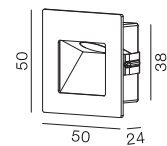

Step Square 50

-  IP65
-  Class III
-  Wall Recessed
-  RG1 | Blue light
-  45x45mm
-  Altamente riciclabile
Highly recyclable
-  FSC
Package

1Watt Square Recessed Step Light

Code	System Power	LED Power	Lumens(at 3000K)	CRI	Lifetime (Ta 25°C)
WL3366	1W	24V	70lm	>90	50.000h L90B10

Finish	LED CCT	Beam	Key Information	
Powder Coat Anodize	 2700K	 wide	Material	Aluminium
	 3000K		Mounting	Wall Recessed
	 4000K		Warranty	5 Year

Gear

This product is supplied without gear.