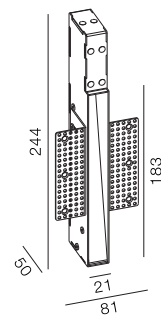

Step Indoor Trimless Rectangle 183

-  IP21
-  Class III
-  Wall Recessed
-  RG1 | Blue light
-  35x250mm
-  Altamente riciclabile
Highly recyclable
-  FSC
Package

2Watt Trimless Rectangular Step Light for Indoor

Code	System Power	LED Power	Lumens(at 3000K)	CRI	Lifetime (Ta 25°C)
WL3383	2W	24V	80lm	>90	50.000h L90B10

Finish	LED CCT	Beam	Key Information	
Powder Coat Plate	 2700K	 wide	Material	Aluminium
	 3000K		Mounting	Wall Recessed
	 4000K		Warranty	5 Year