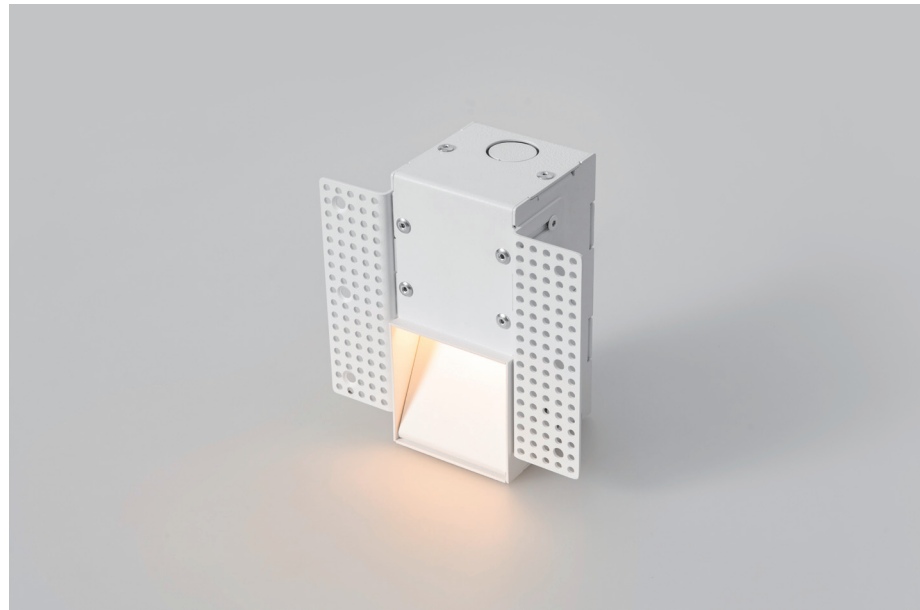

Step Indoor Trimless Square 54

IP21

Class III

Wall Recessed

RG1 | Blue light

65x120mm

Altamente riciclabile
Highly recyclable

FSC
Package

2Watt Trimless Square Step Light for Indoor

Code	System Power	LED Power	Lumens(at 3000K)	CRI	Lifetime (Ta 25°C)
WL3384	2W	24V	80lm	>90	50.000h L90B10

Finish	LED CCT	Beam	Key Information	
Liquid Paint	2700K	narrow	Material	Aluminium
Anodize	3000K		Mounting	Wall Recessed
	4000K		Warranty	5 Year