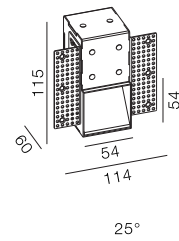

Step Indoor Trimless Square 54

IP21

Class III

Wall Recessed

RG1 | Blue light

65x120mm

Altamente riciclabile
Highly recyclable

FSC
Package

2Watt Trimless Square Step Light for Indoor

Code	System Power	LED Power	Lumens(at 3000K)	CRI	Lifetime (Ta 25°C)
WL3384	2W	24V	80lm	>90	50.000h L90B10

Finish	LED CCT	Beam	Key Information	
Liquid Paint	2700K	narrow	Material	Aluminium
Anodize	3000K		Mounting	Wall Recessed
	4000K		Warranty	5 Year