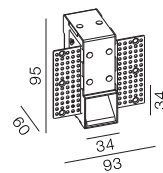

Step Indoor Trimless Square 34

-  IP21
-  Class III
-  Wall Recessed
-  RG1 | Blue light
-  45x100mm
-  Altamente riciclabile
Highly recyclable
-  FSC
Package

2Watt Trimless Square Step Light for Indoor

Code	System Power	LED Power	Lumens(at 3000K)	CRI	Lifetime (Ta 25°C)
WL3385	2W	24V	80lm	>90	50.000h L90B10

Finish	LED CCT	Beam	Key Information	
Powder Coat Plate	 2700K	 wide	Material	Aluminium
	 3000K		Mounting	Wall Recessed
	 4000K		Warranty	5 Year