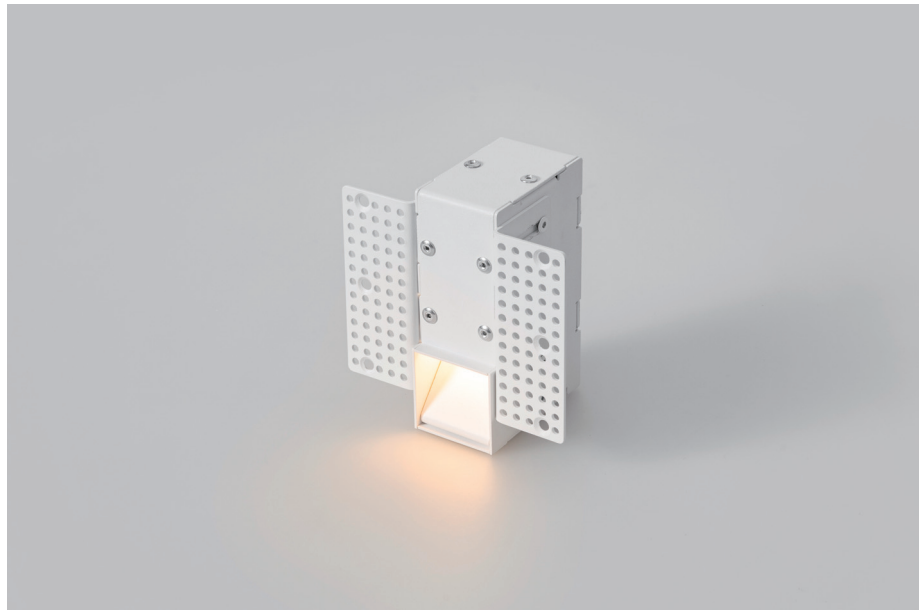

Step Indoor Trimless Square 34

-  IP21
-  Class III
-  Wall Recessed
-  RG1 | Blue light
-  45x100mm
-  Altamente riciclabile
Highly recyclable
-  FSC
Package

2Watt Trimless Square Step Light for Indoor

Code	System Power	LED Power	Lumens(at 3000K)	CRI	Lifetime (Ta 25°C)
WL3385	2W	24V	80lm	>90	50.000h L90B10

Finish	LED CCT	Beam	Key Information	
Powder Coat Plate	 2700K	 wide	Material	Aluminium
	 3000K		Mounting	Wall Recessed
	 4000K		Warranty	5 Year