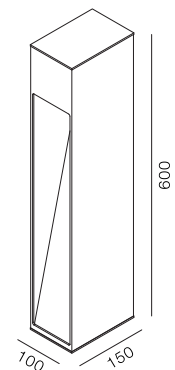

Bollard Sentry 600

-  IP65
-  Class I
-  Ground Surface
-  RG1 | Blue light
-  Altamente riciclabile
Highly recyclable
-  FSC
Package

3.1Watt Landscape Bollard

Code	System Power	LED Power	Lumens(at 3000K)	CRI	Lifetime (Ta 25°C)
BS3007	4W	350mA 9V	220lm	>90	50.000h L90B10

Finish	LED CCT	Beam	Key Information	
101 Textured White	 2700K		Material	Aluminium
102 Textured Black	 3000K		Mounting	Ground Surface
	 4000K		Warranty	5 Year

Gear

This product is supplied with built-in gear.