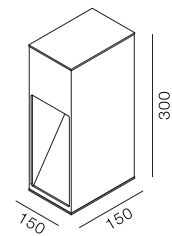

Bollard Sentry 300

 IP65

 Class I

 Ground Surface

 RG1 | Blue light

 Altamente riciclabile
Highly recyclable

 FSC
Package

3.1Watt Landscape Bollard

Code	System Power	LED Power	Lumens(at 3000K)	CRI	Lifetime (Ta 25°C)
BS3007	4W	350mA 9V	220lm	>90	50.000h L90B10

Finish	LED CCT	Beam	Key Information	
101 Textured White	 2700K		Material	Aluminium
102 Textured Black	 3000K		Mounting	Ground Surface
	 4000K		Warranty	5 Year