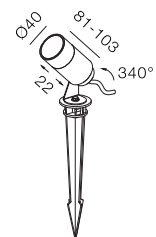

Spike Zoom 40

 IP65

 Class III

 Spike

 RG1 | Blue light

 Altamente riciclabile
Highly recyclable

 FSC
Package

6Watt Zoom Spot

Code	System Power	LED Power	Lumens(at 3000K)	CRI	Lifetime (Ta 25°C)
BS3069	6W	24W	330lm	>90	50.000h L90B10

Finish	LED CCT	Beam	Key Information	
101 Textured White	 2700K	 13-80°	Material	Aluminium
102 Textured Black	 3000K		Mounting	Spike
	 4000K		Warranty	5 Year

Light Distribution for 3000K

spot 13.3°			medium 34.4°			wide 81.2°		
h(m)	E(lx)	o(m)	h(m)	E(lx)	o(m)	h(m)	E(lx)	o(m)
1	1375	ø0.23	1	478.2	ø0.62	1	238.7	ø1.72
2	343.8	ø0.47	2	119.6	ø1.24	2	59.68	ø3.43
3	152.8	ø0.70	3	53.14	ø1.86	3	26.53	ø5.15
4	85.96	ø0.93	4	29.89	ø2.48	4	14.92	ø6.86
5	55.01	ø1.17	5	19.13	ø3.10	5	9.549	ø8.58