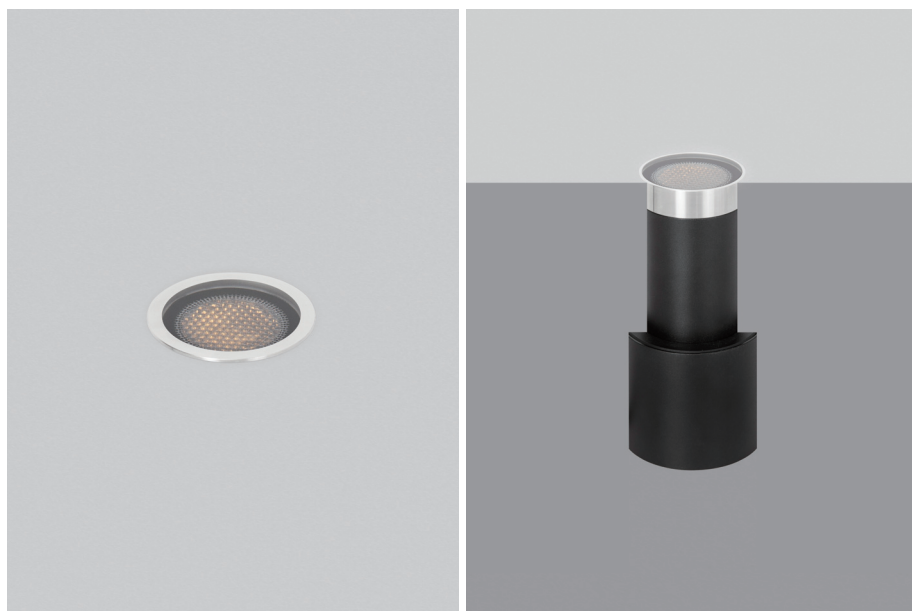

Embedded Trimless 35

-  IP67
-  Class III
-  Ground Embedded
-  RG1 | Blue light
-  52mm
-  Altamente riciclabile
Highly recyclable
-  FSC
Package
-  You can step on it

3Watt Embedded Trimless Uplight

Code	System Power	LED Power	Lumens(at 3000K)	CRI	Lifetime (Ta 25°C)
BS3070	3W	24V	230lm	>90	50.000h L90B10

Finish	LED CCT	Beam
Powder Coat	 2700K	 15°
Solid Material	 3000K	 24°
	 4000K	 20°

Key Information	
Material	Aluminium
Mounting	Embedded
Warranty	5 Year

Light Distribution for 3000K

wide 15°

h(m)	E(lx)	o(m)
1	704.5	ø0.31
2	176.1	ø0.63
3	78.28	ø0.94
4	44.03	ø1.25
5	28.18	ø1.57

Gear
This product is supplied without gear.

Accessories

- 2  Honeycomb Louvre