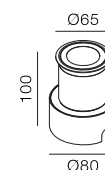

Light Distribution for 3000K

Spot 22.7°

h(m)	E(lx)	o(m)
1	3339	o0.40
2	2834	o0.80
3	371.0	o1.21
4	208.7	o1.61
5	133.6	o2.01

Gear
This product is supplied without gear.