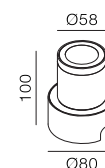

Embedded Trimless 58

-  IP67
-  Class III
-  Ground Embedded
-  RG1 | Blue light
-  82mm
-  Altamente riciclabile
Highly recyclable
-  FSC
Package
-  You can step on it

6Watt Embedded Trimless Uplight

Code	System Power	LED Power	Lumens(at 3000K)	CRI	Lifetime (Ta 25°C)
BS3071	6W	24V	330lm	>90	50.000h L90B10

Finish	LED CCT	Beam
Powder Coat	 2700K	 15°
Solid Material	 3000K	 24°
	 4000K	 20°

Key Information	
Material	Aluminium
Mounting	Embedded
Warranty	5 Year

Light Distribution for 3000K

Spot 22.7°

h(m)	E(lx)	o(m)
1	3339	o0.40
2	2834	o0.80
3	371.0	o1.21
4	208.7	o1.61
5	133.6	o2.01