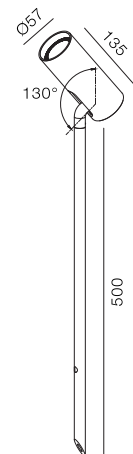

Spike Multi 57

-  IP65
-  Class III
-  Spike
-  RG1 | Blue light
-  Altamente riciclabile
Highly recyclable
-  FSC
Package

8Watt Adjustable Spike Spot

Code	System Power	LED Power	Lumens(at 3000K)	CRI	Lifetime (Ta 25°C)
BS3090	8W	24V	366lm	>90	50.000h L90B10

Finish	LED CCT	Beam
101 Textured White	2700K	15°
102 Textured Black	3000K	24°
	4000K	36°
		28x37°

Key Information	
Material	Aluminium
Mounting	Spike, Surface
Warranty	5 Year

Light Distribution for 3000K

medium 36.1°

h(m)	E(lx)	o(m)
1	978.0	o0.65
2	244.0	o1.30
3	108.0	o1.95
4	61.00	o2.60
5	39.00	o3.25

Accessories

- 21  Honeycomb Louvre

Gear

This product is supplied without gear.