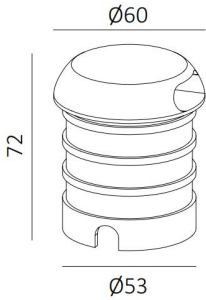

BS3094

Elle 2W DC24V LED Floor Washer

Description

Downlight for outdoor use .
IP67
SS316

Finish
Black/White

Material
Aluminium;
Glass;
SS316

TECHNICAL CHARACTERISTICS

Light source

GEAR

This product is supplied without gear

Luminaire

crossing: No
Warranty: 5 Years

55mm
5-25mm

LIGHT DISTRIBUTION for 2700K 20X40°

h(m)	E(lx)	Ø(m)
1	131.0	Ø0.35
2	32.75	Ø0.70
3	14.56	Ø1.05
4	8.180	Ø1.40
5	5.240	Ø1.75