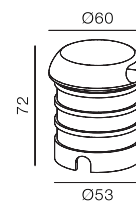

Code	System Power	LED Power	Lumens(at 3000K)	CRI	Lifetime (Ta 25°C)
BS3094	2W	24V	37.5lm	>90	50.000h L90B10

Finish	LED CCT	Beam
Powder Coat	 2700K	 15°
Solid Material	 3000K	 30°
	 4000K	 38°
		 60°
		 20*40°

Key Information	
Material	Aluminium
Mounting	Embedded
Warranty	5 Year

Light Distribution for 2700K

spot 20*40°

h(m)	E(lx)	o(m)
1	131.0	o0.35
2	32.75	o0.70
3	14.56	o1.05
4	8.180	o1.40
5	5.240	o1.75

Gear

This product is supplied without gear.