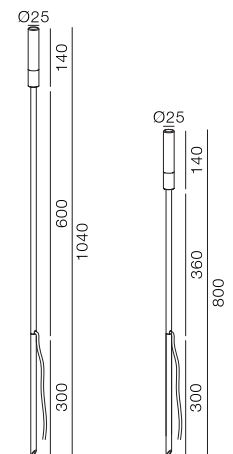

Code	System Power	LED Power	Lumens(at 3000K)	CRI	Lifetime (Ta 25°C)
BS3095	2W	24V	148lm	>90	50.000h L90B10

Finish

- 102 Textured Black
- 502 Brushed Brass
- 504 Dark Bronze
- 505 Nature Copper

LED CCT

- 2700K
- 3000K
- 4000K

Key Information

- Material Aluminium
- Mounting Spike
- Warranty 5 Year

Gear

This product is supplied without gear.