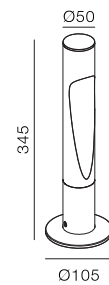

Bollard Scout 345

-  IP65
-  Class III
-  Ground Surface
-  RG1 | Blue light
-  Altamente riciclabile
Highly recyclable
-  FSC
Package

6Watt Landscape Bollard

Code	System Power	LED Power	Lumens(at 3000K)	CRI	Lifetime (Ta 25°C)
BS3104	6W	24W	250lm	>90	50.000h L90B10

Finish	LED CCT	Beam
<input type="checkbox"/> 101 Textured White	 2700K	
<input type="checkbox"/> 102 Textured Black	 3000K	
<input type="checkbox"/> 103 Corten	 4000K	

Key Information	
Material	Aluminium
Mounting	Ground Surface
Warranty	5 Year

Light Distribution for 2700K

wide 40.7°

h(m)	E(lx)	o(m)
1	169.3	o0.74
2	42.34	o1.48
3	18.82	o2.23
4	10.58	o2.97
5	6.774	o3.71

Gear
This product is supplied without gear.