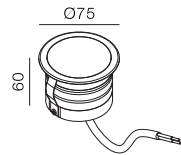

Finish	LED CCT	Beam
Powder Coat Solid Material	 2700K	 15°
	 3000K	 24°
	 4000K	 36°
		 50°

Key Information	
Material	Aluminium
Mounting	Embedded
Warranty	5 Year

 Cutout: 71mm
 5-25mm

Light Distribution for 3000K

medium 24°

h(m)	E(lx)	σ(m)
1	2267	σ0.45
2	566.7	σ0.90
3	251.9	σ1.36
4	141.7	σ1.81
5	90.68	σ2.26

Gear
 This product is supplied without gear.

 Cutout: 68mm
 5-25mm

Accessories

- 2  Honeycomb Louvre