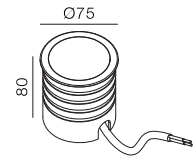

Embedded Tilt 75

-  IP67
-  Class III
-  Ground Embedded
-  RG1 | Blue light
-  71mm
-  Altamente riciclabile
Highly recyclable
-  FSC
Package
-  You can step on it

6Watt Embedded Tiltable Uplight

Code	System Power	LED Power	Lumens(at 3000K)	CRI	Lifetime (Ta 25°C)
BS3116	6W	24V	350lm	>90	50.000h L90B10

Finish	LED CCT	Beam
Powder Coat Solid Material	 2700K	 15°
	 3000K	 24°
	 4000K	 36°
		 50°

Key Information	
Material	Aluminium
Mounting	Embedded
Warranty	5 Year

 Cutout: 71mm
 5-25mm

Light Distribution for 3000K

medium 24°

h(m)	E(lx)	σ(m)
1	2267	σ0.45
2	566.7	σ0.90
3	251.9	σ1.36
4	141.7	σ1.81
5	90.68	σ2.26

Gear
 This product is supplied without gear.

 Cutout: 68mm
 5-25mm

Accessories

- 2  Honeycomb Louvre