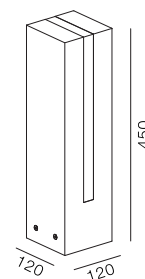

# Bollard Pillar 120

 IP65

 Class I

 Ground Surface

 RG1 | Blue light

 Altamente riciclabile  
Highly recyclable

 FSC  
Package

## 10Watt Landscape Bollard

Code	System Power	LED Power	Lumens(at 3000K)	CRI	Lifetime (Ta 25°C)
BS3129	10W	24VDC	300lm	>90	50.000h L80B20

Finish	LED CCT	Beam
<input type="checkbox"/> 101 Textured White	<input type="checkbox"/> 2700K	
<input type="checkbox"/> 102 Textured Black	<input type="checkbox"/> 3000K	
	<input type="checkbox"/> 4000K	

### Light Distribution for 2700K

wide 84.4°

h(m)	E(lx)	o(m)
1	10.31	ø1.81
2	2.578	ø3.63
3	1.146	ø5.44
4	0.644	ø7.26
5	0.412	ø9.07

**Gear**  
This product is supplied with built-in gear.