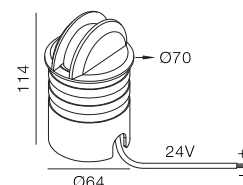

Embedded Frame Grazer 70

-  IP65
-  Class III
-  Ground Embedded
-  RG1 | Blue light
-  65mm
-  Altamente riciclabile
Highly recyclable
-  FSC
Package

6Watt Embedded Frame Grazer

Code	System Power	LED Power	Lumens(at 3000K)	CRI	Lifetime (Ta 25°C)
BS3132	6W	24V	153lm	>90	50.000h L80B20

Finish	LED CCT
Powder Coat	 2700K
Solid Material	 3000K
	 4000K

Key Information	
Material	Aluminium
Mounting	Embedded
Warranty	5 Year

Gear

This product is supplied without gear