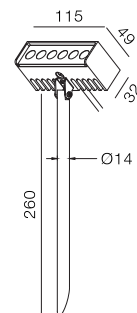

Spike Washer 115

 IP65

 Class III

 Spike

 RG1 | Blue light

 Altamente riciclabile
Highly recyclable

 FSC
Package

8Watt Spike Washer

Code	System Power	LED Power	Lumens(at 3000K)	CRI	Lifetime (Ta 25°C)
BS3133	8W	24V	580lm	>90	50.000h L90B10

Finish	LED CCT	Beam
<input type="checkbox"/> 101 Textured White	<input type="checkbox"/> 2700K	<input type="checkbox"/> 20x40°
<input type="checkbox"/> 102 Textured Black	<input type="checkbox"/> 3000K	
	<input type="checkbox"/> 4000K	

Key Information	
Material	Aluminium
Mounting	Spike
Warranty	5 Year

Light Distribution for 3000K

medium 21°

h(m)	E(lx)	o(m)
1	1522	o0.35
2	380.4	o0.70
3	169.1	o1.05
4	95.11	o1.41
5	60.87	o1.76

Gear
This product is supplied without gear.