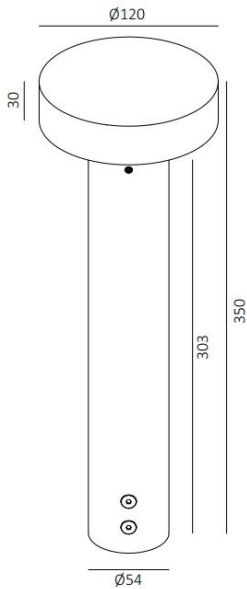

BS3148

IP65 6W Bollard

Description
Stylish design;
IP65;
Easy maintain;

Finish
Black/White

Material
Aluminium

TECHNICAL CHARACTERISTICS

Light source

Light source: 48pcs Bridgelux SMD2835
Output: 150mA 36V(5.4W)
Total power consumption (W): 6W
Color temperature: 2700K/3000K/4000K
CRI: 90
Photobiological risk: RG1
Real Lumen: 289.91
Qty Leds: 1
Lm/Real W: 48.31
Life Time: 50.000h L80B20
MacAdam steps: 3
UGR: <12

GEAR

This product is supplied with gear.
BOKE BK-BML010-C0250A 150mA 28-42V

Luminaire

IP65 for outdoor purpose
Crossing: No
Warranty: 5 Years

The photograph may not match the reference exactly. Please read the product description to identify the finish.