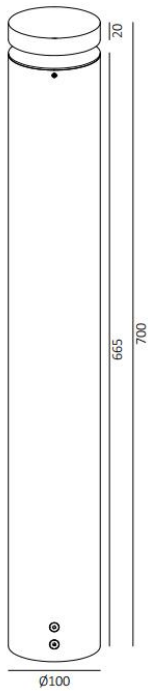

Luminaire

IP65 for outdoor purpose

Crossing: No

Warranty: 5 Years

The photograph may not match the reference exactly. Please read the product description to identify the finish.