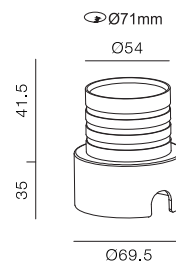

Finish	LED CCT	Beam
Powder Coat	 2700K	 15°
Solid Material	 3000K	 36°
	 4000K	

Key Information	
Material	Aluminium, Glass, SUS316
Mounting	Embedded
Warranty	5 Year

Light Distribution for 3000K

medium 24°

h(m)	E(lx)	o(m)
1	181.6	ø0.38
2	45.40	ø0.79
3	20.10	ø1.14
4	11.30	ø1.52
5	7.000	ø1.90

Gear
This product is supplied without gear.

Accessories

Optional spring mounting

Note: recess housing cap be cut