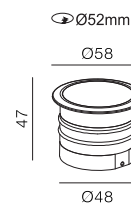

Embedded Tilt 58

-  IP67
-  Class III
-  Ground Embedded
-  RG1 | Blue light
-  52mm
-  Altamente riciclabile
Highly recyclable
-  FSC
Package
-  You can step on it

3Watt Embedded Tiltable Uplight

Code	System Power	LED Power	Lumens(at 3000K)	CRI	Lifetime (Ta 25°C)
BS3151	3W	24V	150lm	>90	50.000h L80B20

Finish	LED CCT	Beam
Powder Coat	 2700K	 15°
Solid Material	 3000K	 36°
	 4000K	

Key Information	
Material	Aluminium, Glass, SUS316
Mounting	Embedded
Warranty	5 Year

Light Distribution for 3000K

medium 24°

h(m)	E(lx)	o(m)
1	181.6	ø0.38
2	45.40	ø0.79
3	20.10	ø1.14
4	11.30	ø1.52
5	7.000	ø1.90

Gear
This product is supplied without gear.

Accessories

Optional spring mounting

Note: recess housing cap be cut