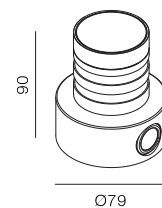

Embedded Trimless Floor Marker 60

-  IP67
-  Class III
-  Ground Embedded
-  RG1 | Blue light
-  80mm
-  Altamente riciclabile
Highly recyclable
-  FSC
Package
-  You can step on it

1Watt Embedded Trimless Floor Marker with Diffused Glass

Code	System Power	LED Power	Lumens(at 3000K)	CRI	Lifetime (Ta 25°C)
BS3159	1W	24V	30lm	>90	50.000h L90B10

Finish	LED CCT	Beam	Key Information	
Powder Coat	 2700K		Material	Aluminium,SUS316
Solid Material	 3000K		Mounting	Embedded
	 4000K		Warranty	5 Year