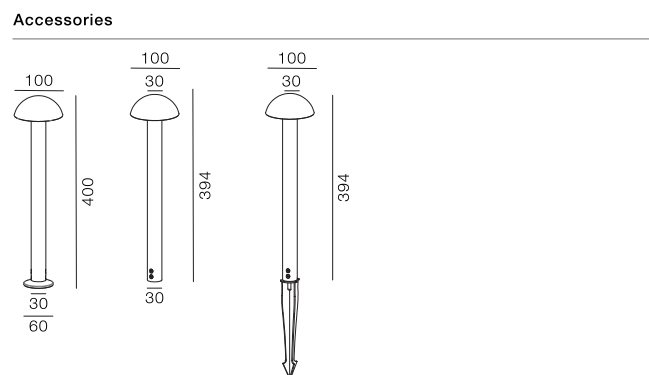

Bollard Mushroom 100

-  IP65
-  Class I
-  Ground Surface
-  RG1 | Blue light
-  Altamente riciclabile
Highly recyclable
-  FSC
Package

3Watt Landscape Bollard

Code	System Power	LED Power	Lumens(at 3000K)	CRI	Lifetime (Ta 25°C)
BS3168	3W	24V	150lm	>90	50.000h L80B20

Finish	LED CCT
101 Textured White	 2700K
102 Textured Black	 3000K
	 4000K

Key Information	
Material	Aluminium
Mounting	Ground Surface
Warranty	5 Year

Gear

This product is supplied with built-in power supply.