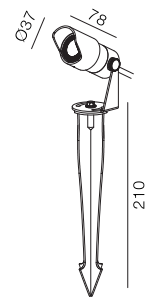

Spike Classic 37

-  IP65
-  Class III
-  Spike
-  RG1 | Blue light
-  Altamente riciclabile
Highly recyclable
-  FSC
Package

3Watt Spike Spot with Add-on Washer Snout or Honeycomb Louvre

| Code | System Power | LED Power | Lumens(at 3000K) | CRI | Lifetime (Ta 25°C) |
|--------|--------------|-----------|------------------|-----|--------------------|
| BS3176 | 3W | 24V | 155lm | >90 | 50.000h L90B10 |

| Finish | LED CCT | Beam |
|--|---|---|
| 101 Textured White |  2700K |  15° |
| 102 Textured Black |  3000K |  24° |
| |  4000K |  36° |

| Key Information | |
|-----------------|-----------|
| Material | Aluminium |
| Mounting | Spike |
| Warranty | 5 Year |

Light Distribution for 3000K

medium 36.1°

| h(m) | E(lx) | o(m) |
|------|-------|-------|
| 1 | 311.0 | ø0.55 |
| 2 | 77.00 | ø1.11 |
| 3 | 34.00 | ø1.67 |
| 4 | 19.00 | ø2.23 |
| 5 | 12.00 | ø2.78 |

Gear
This product is supplied without gear.