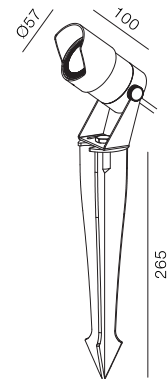

Spike Classic 57

-  IP65
-  Class III
-  Spike
-  RG1 | Blue light
-  Altamente riciclabile
Highly recyclable
-  FSC
Package

10Watt Spike Spot with Add-on Washer Snout or Honeycomb Louvre

Code	System Power	LED Power	Lumens(at 3000K)	CRI	Lifetime (Ta 25°C)
BS3177	10W	24V	370lm	>90	50.000h L80B20

Finish	LED CCT	Beam
101 Textured White	2700K	15°
102 Textured Black	3000K	24°
	4000K	36°

Key Information	
Material	Aluminium
Mounting	Spike
Warranty	5 Year

Light Distribution for 3000K

medium 36.1°

h(m)	E(lx)	o(m)
1	885.0	o0.55
2	221.0	o1.07
3	98.00	o1.60
4	55.00	o2.14
5	35.00	o2.68