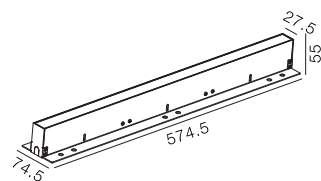

Sketch

Gear

This product is supplied without gear