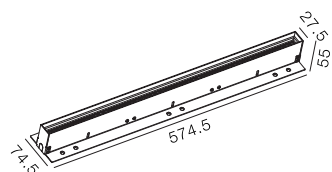

Sketch

Gear
This product is supplied without gear