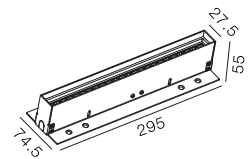

# Embedded Trimless Wall Washer 295

-  IP67
-  Class III
-  Ground Embedded
-  RG1 | Blue light
-  28x296mm
-  Altamente riciclabile  
Highly recyclable
-  FSC  
Package
-  You can step on it
-  Carrabile 2000 kg  
Drive over up to 2000 kg

## 10Watt Embedded Trimless Wall Washer

Code	System Power	LED Power	Lumens(at 3000K)	CRI	Lifetime (Ta 25°C)
BS3200	10W	24V	680lm	>90	50.000h L90B10

LED CCT	Beam
 2700K	 15°
 3000K	 30°
 4000K	 60°

Key Information	
Material	SUS316, Aluminum, Glass
Mounting	Embedded
Warranty	5 Year