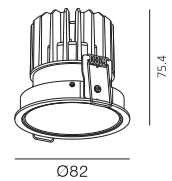

# Classic Dual Color 75

-  IP44
-  Class III
-  Ceiling Recessed
-  Acoustic Proof
-  Anti glare hazard UGR<19
-  RG1 | Blue light
-  75mm
-  Altamente riciclabile Highly recyclable
-  FSC Package

## New 9Watt Deep Fixed Downlight with Intchangeable Bezel

Code	System Power	LED Power	Lumens(at 3000K)	CRI	Lifetime (Ta 25°C)
DL6308	11W	250mA 36V	900lm	93/97	50.000h L90B20

Finish	LED CCT	Beam	Key Information	
Powder Coat	 2700K	 15°	Material	Aluminium
Liquid Paint	 3000K	 24°	Mounting	Ceiling Recessed
Anodize	 4000K	 38°	Gear	This product is supplied without gear.
Plate	 D2W	 60°	Warranty	5 Year
	 TW			

### Light Distribution for 2700K

narrow 24°			medium 38°			wide 60°		
h(m)	E(lx)	o(m)	h(m)	E(lx)	o(m)	h(m)	E(lx)	o(m)
1	2268	o0.49	1	1407	o0.71	1	936.2	o1.14
2	567.1	o0.98	2	351.7	o1.43	2	234.0	o2.29
3	252.0	o1.48	3	156.3	o2.15	3	104.0	o3.44
4	141.8	o1.97	4	87.92	o2.86	4	58.51	o4.59
5	90.73	o2.46	5	56.27	o3.58	5	37.45	o5.74