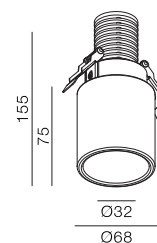

FSC
Package

New 8Watt Marble Semi Fix Led Downlight

Code	System Power	LED Power	Lumens(at 3000K)	CRI	Lifetime (Ta 25°C)
DL6309	7.2W	200mA 36V	644.7lm	>93/97	50.000h L90B10

Finish	LED CCT	Beam
Powder Coat	2700K	18°
Liquid Paint	3000K	24°
Anodize	4000K	36°
		60°

Key Information	
Material	Aluminium
Mounting	Ceiling Recessed
Warranty	5 Year

Light Distribution for 2700K

Medium 36°

h(m)	E(lx)	o(m)
1	1570	ø0.53
2	392.6	ø1.07
3	174.5	ø1.60
4	98.14	ø2.14
5	43.62	ø2.67

Gear