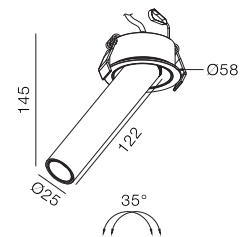

Slim Trim Spot 25

-  IP21
-  Class III
-  Ceiling Recessed
-  Anti glare hazard UGR<14
-  RG1 | Blue light
-  52mm
-  Altamente riciclabile Highly recyclable
-  FSC Package

New 4.5Watt Recessed Trim Adjustable Spotlight

Code	System Power	LED Power	Lumens(at 3000K)	CRI	Lifetime (Ta 25°C)
DL6322	4.2W	350mA 12V	305.95lm	>93/97	50.000h L90B10

Finish	LED CCT	Beam
Powder Coat	 2700K	 15°
Liquid Paint	 3000K	 24°
Anodize	 4000K	 36°
		 50°

Key Information	
Material	Aluminium
Mounting	Ceiling Recessed
Warranty	5 Year

Light Distribution for 2700K

medium 50°

h(m)	E(lx)	σ(m)
1	756.0	σ0.68
2	189.0	σ1.36
3	84.00	σ2.04
4	47.25	σ2.72
5	30.24	σ3.40