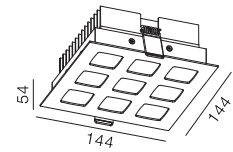

Light Distribution for 3000K

middle 36°

h(m)	E(lx)	o(m)
1	4881	o0.59
2	1220	o1.18
3	542.4	o1.77
4	305.1	o2.36
5	195.2	o2.95

Gear
This product is supplied without gear.