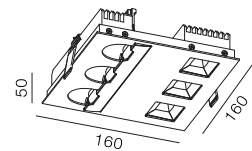

New 20Watt 6Heads 2*3 Square downlight

Code	System Power	LED Power	Lumens(at 3000K)	CRI	Lifetime (Ta 25°C)
DL6402	18W	500mA 36V	1449.5lm	≥90	50.000h L90B10

Finish	LED CCT	Beam
101 Textured White	2700K	15°
102 Textured Black	3000K	24°
	4000K	36°
		55°
		75°

Key Information	
Material	Press steel, aluminium
Mounting	Ceiling recessed
Warranty	5 Year