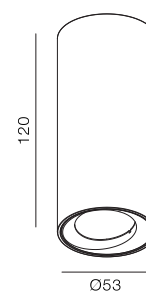

Galaxy Glamlight Surface 53

-  IP44
-  Class I
-  Ceiling Surface
-  Acoustic Proof
-  Anti glare hazard UGR<19
-  RG1 | Blue light
-  65mm
-  Altamente riciclabile Highly recyclable
-  FSC Package

New 8Watt Indoor Use Surface Mounted IP44 LED Glamlight

Code	System Power	LED Power	Lumens(at 3000K)	CRI	Lifetime (Ta 25°C)
SD3350	7.2W	200mA 36V	703lm	93/97	50.000h L90B20

Finish	LED CCT	Beam	Key Information	
101 Textured White	 2700K	 50x100°	Material	Aluminium
102 Textured Black	 3000K		Mounting	Ceiling Surface
	 4000K		Gear	This product is supplied with built-in driver.
			Warranty	5 Year

Light Distribution for 3000K

wide 50°

h(m)	E(lx)	o(m)
1	799.0	ø0.70
2	199.8	ø1.40
3	88.78	ø2.10
4	49.94	ø2.80
5	31.96	ø3.51