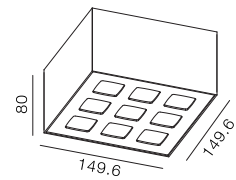

New 20Watt 9Heads 3*3 Surface Mounted Spot

Code	System Power	LED Power	Lumens(at 3000K)	CRI	Lifetime (Ta 25°C)
SD3361	18W	500mA 36V	2100lm	≥90	50.000h L90B10

Finish	LED CCT	Beam
101 Textured White	2700K	15°
102 Textured Black	3000K	24°
	4000K	36°
		55°
		75°

Key Information	
Material	Press steel, aluminium
Mounting	Ceiling Surface
Warranty	5 Year