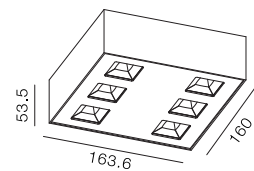

Square 6 Spots Surface

IP21

Class I

Ceiling Surface

Anti glare hazard
UGR<17

RG1 | Blue light

Altamente riciclabile
Highly recyclable

FSC
Package

New 20Watt 6Heads 2*3 Square Mounted Spot

Code	System Power	LED Power	Lumens(at 3000K)	CRI	Lifetime (Ta 25°C)
SD3364	18W	500mA 36V	1894lm	≥90	50.000h L90B10

Finish	LED CCT	Beam
101 Textured White	2700K	15°
102 Textured Black	3000K	24°
	4000K	36°
		55°
		75°

Key Information	
Material	Press steel, Aluminium
Mounting	Ceiling Surface
Warranty	5 Year

Light Distribution for 3000K

middle 36°

h(m)	E(lx)	o(m)
1	4043	o0.60
2	1011	o1.18
3	449.2	o1.81
4	252.7	o2.41
5	161.7	o3.02