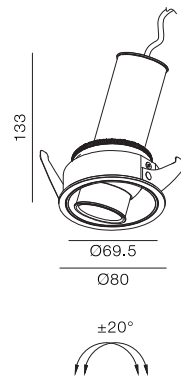

# Retractable Trim 40-133

-  IP21
-  Class III
-  Ceiling Recessed
-  Acoustic Proof
-  Anti glare hazard UGR<14
-  RG1 | Blue light
-  75mm
-  Altamente riciclabile Highly recyclable
-  FSC Package

## New 10Watt Recessed Adjustable Trimless Telescope Spot light

Code	System Power	LED Power	Lumens(at 3000K)	CRI	Lifetime (Ta 25°C)
DL6272	9.3W	300mA 31V	640lm	>93/97	50.000h L90B10

Finish	LED CCT	Beam	Key Information	
101 Textured White	 2700K	 18°	Material	Aluminium
102 Textured Black	 3000K	 24°	Mounting	Ceiling Recessed
	 4000K	 36°	Gear	This product is supplied without gear.
		 60°	Warranty	5 Year

### Light Distribution for 3000K

medium 36°

h(m)	E(lx)	o(m)
1	1506	ø0.63
2	376.4	ø1.26
3	167.3	ø1.90
4	94.10	ø2.52
5	60.23	ø3.16