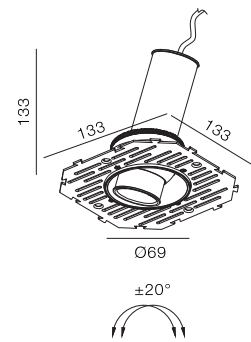

Retractable Trimless 40-133

-  IP21
-  Class III
-  Ceiling Recessed
-  Acoustic Proof
-  Anti glare hazard UGR<14
-  RG1 | Blue light
-  82mm
-  Altamente riciclabile Highly recyclable
-  FSC Package

New 10Watt Recessed Adjustable Trimless Telescope Spot light

Code	System Power	LED Power	Lumens(at 3000K)	CRI	Lifetime (Ta 25°C)
DL6273	9.3W	300mA 31V	640lm	>93/97	50.000h L90B10

Finish	LED CCT	Beam	Key Information	
101 Textured White	2700K	18°	Material	Aluminium
102 Textured Black	3000K	24°	Mounting	Ceiling Recessed
	4000K	36°	Gear	This product is supplied without gear.
		60°	Warranty	5 Year

Light Distribution for 3000K

medium 36°

h(m)	E(lx)	o(m)
1	1506	o0.63
2	376.4	o1.26
3	167.3	o1.90
4	94.10	o2.52
5	60.23	o3.16

Accessories

- 2  Glass Diffuser
- 2  Honeycomb Louvre