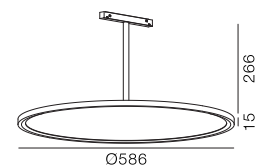

Gear

This product is supplied with built-in DALI driver.